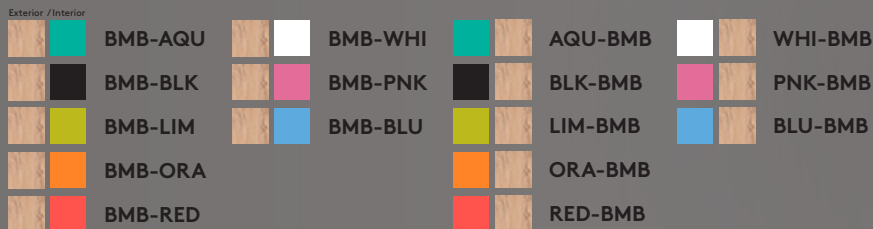

Navicula

David
TruBridge

Model Number	Assembled Fixture Dimensions	Weight	Material Type	Lamp Details	Driver	Cord Length	Suspension Hardware	Fasteners	Kitset Available?	
NAV-SMAL	X: 57" (1440 mm) Y: 8" (200 mm) Z: 22" (570 mm)	4.4 lb (2.0 kg)	3 ply (1/16") Sustainable Bamboo	LED Strip 8 W 2700K 24 V	Dimmable Class 2, 110V Listed/Certified	15' (4.5 m)	2 x Suspension Wires	Nylon Rivets	No	
NAV-MEDI	X: 77" (1950 mm) Y: 15" (380 mm) Z: 35" (900 mm)	6.6 lb (3.0 kg)	3 ply (1/16") Sustainable Bamboo	LED Strip 11 W 2700K 24 V	Dimmable Class 2, 110V Listed/Certified	15' (4.5 m)	2 x Suspension Wires	Nylon Rivets	No	
NAV-LARG	X: 98" (2500 mm) Y: 18" (450 mm) Z: 39" (1000 mm)	13.2 lb (6.0 kg)	3 ply (1/12") Sustainable Bamboo	LED Strip 18 W 2700K 24 V	Dimmable Class 2, 110V Listed/Certified	15' (4.5 m)	2 x Suspension Wires	Nylon Rivets	No	

FINISH OPTIONS

Bamboo - No Finish

BMB-BMB

Paint Finish (two sided)

BLK-BLK

WHI-WHI

Bamboo + Paint Finish (one sided)

Custom (Minimum order 6-10)

CUS-BMB

BMB-CUS

CUS-CUS